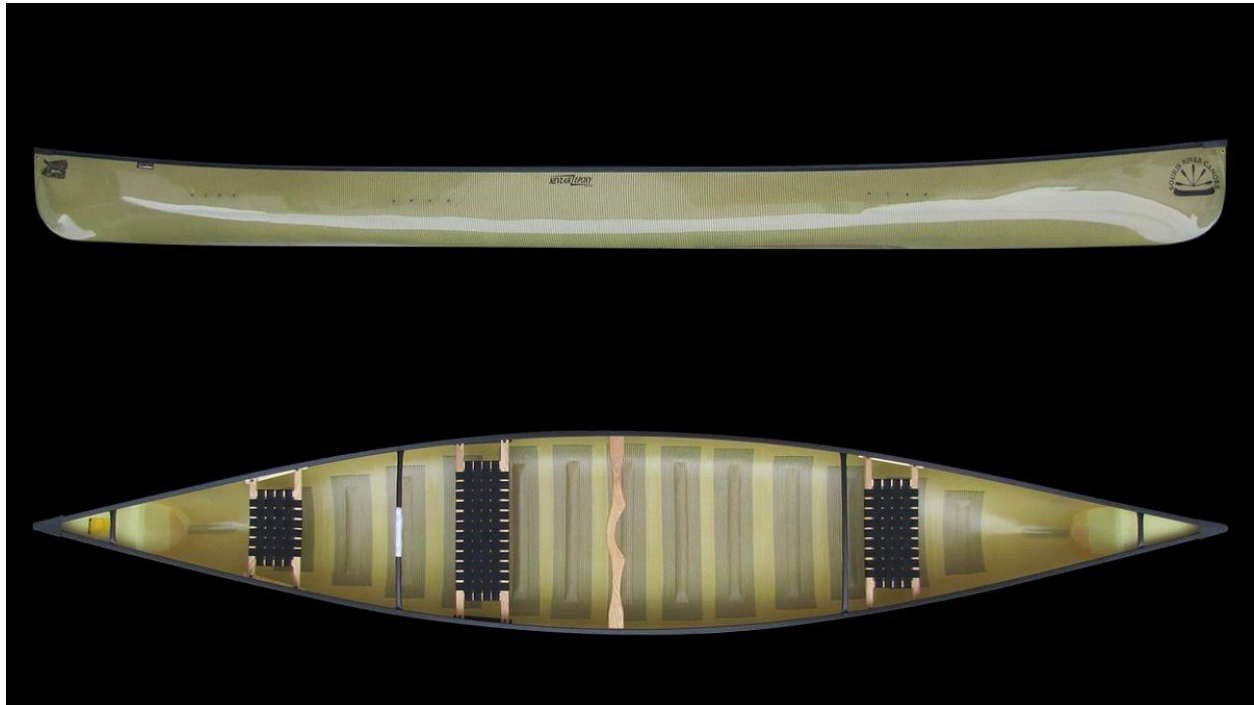

QUETICO 18.5

Not only does the Quetico 18.5 allow for high capacity loading, but it retains amazing stability and handling characteristics. Even when heavily loaded, this canoe is easy to paddle.

When it comes time to portage, you'll be impressed with how light it is.

Specifications

Length	18'5"
Weight	49lbs
Gunwale width	36.5"
Rocker	2"

Depth	
<i>Bow</i>	20"
<i>Centre</i>	14"
<i>Stern</i>	20"